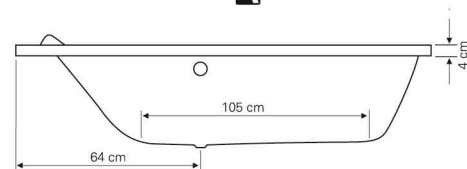

*Atlantis*

150x90 LBL - 3001

150x90 RJD - 3002

OLD MODELS | Technical data

• Optimal quantity of bathing water - 140 lit