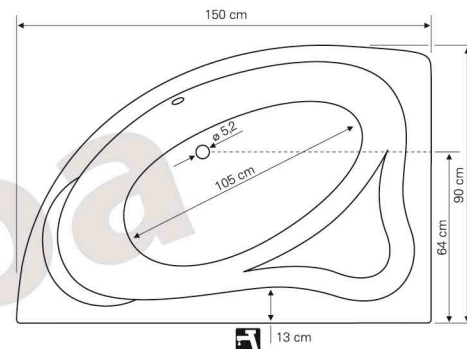

*Atlantis*

150x90 LBL - 3001

150x90 RJD - 3002

OLD MODELS | Technical data

• Optimal quantity of bathing water - 140 lit