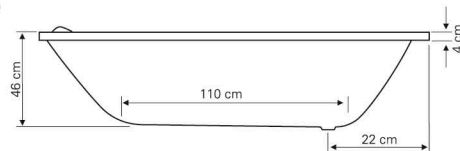

Caracas

150x105 LBL - 3011

150x105 RJD - 3012

ART LINE **Technical data**

• Optimal quantity of bathing water - 170 lit