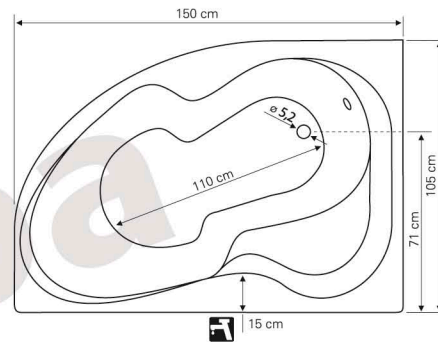

Caracas

150x105 LBL - 3011

150x105 RJD - 3012

ART LINE **Technical data**

• Optimal quantity of bathing water - 170 lit