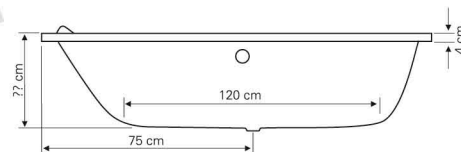

# Caracas

160x105 LBL - 3019

160x105 RJD - 3020

ART LINE **Technical data**

• Optimal quantity of bathing water - 180 lit