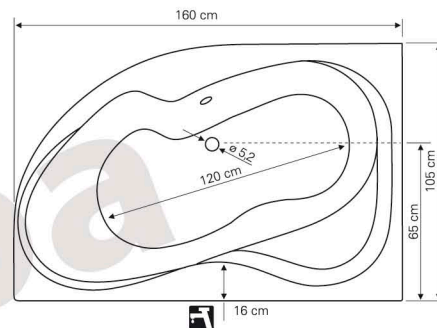

# Caracas

160x105 LBL - 3019

160x105 RJD - 3020

ART LINE **Technical data**

• Optimal quantity of bathing water - 180 lit