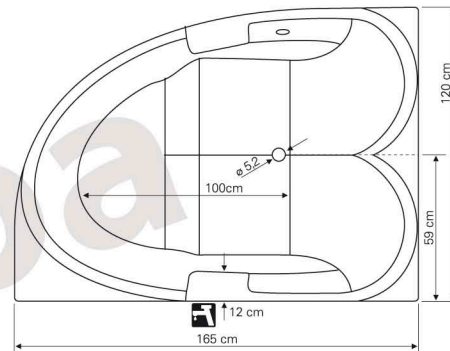

Duett

165x120 - 3023

HYDRO LINE Technical data

• Optimal quantity of bathing water - 180 lit