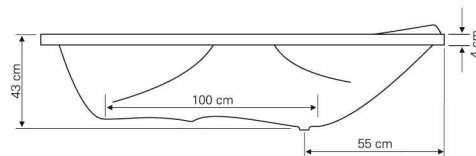

Duett

165x120 - 3023

HYDRO LINE Technical data

• Optimal quantity of bathing water - 180 lit