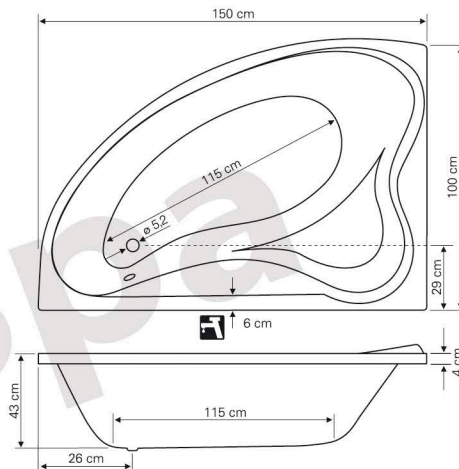

Jamaica

150x100 LBL/RJD

Technical data

Bathtub

- Optimal quantity of bathing water - 140 lit

Front panel