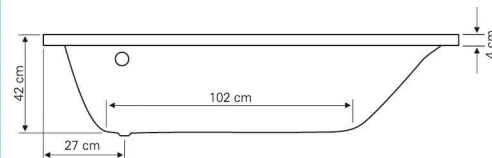

Pamela

150x100 LBL - 3003

150x100 RJD - 3004

BASIC LINE | Technical data

• Optimal quantity of bathing water - 140 lit