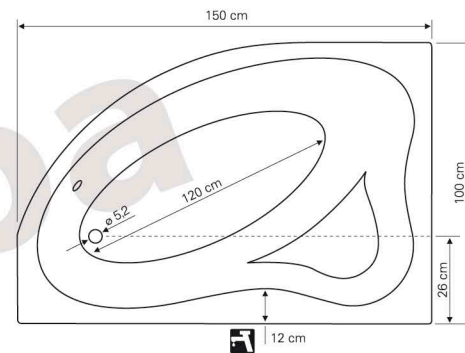

Pamela

150x100 LBL - 3003

150x100 RJD - 3004

BASIC LINE | Technical data

• Optimal quantity of bathing water - 140 lit