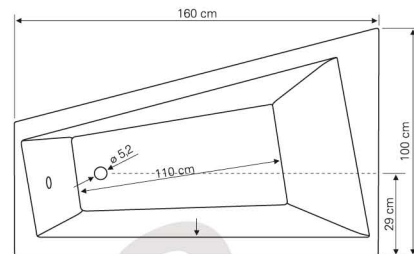

Venezia

160×100 LBL/RJD

Technical data

Bathtub

- Optimal quantity of bathing water - 130 lit

Front panel

Side panel - Bočna obloga

Young linija