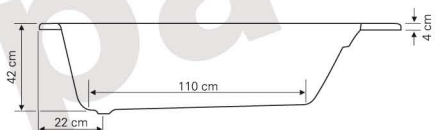

Venezia

160×100 LBL/RJD

Technical data

Bathtub

- Optimal quantity of bathing water - 130 lit

Front panel

Side panel - Bočna obloga

Young linija