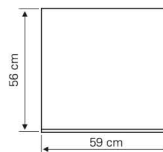

Venezia

160×100 LBL/RJD

Technical data

Bathtub

- Optimal quantity of bathing water - 130 lit

Front panel

Side panel - Bočna obloga

Young linija