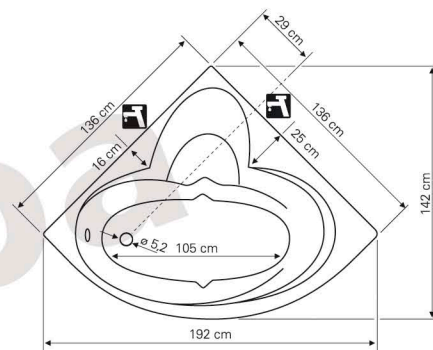

*Cnita*

136x136 - 2003

OLD MODELS | Technical data

• Optimal quantity of bathing water - 140 lit