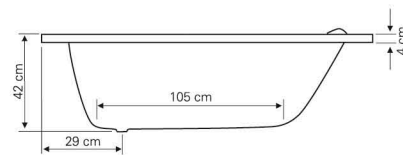

*Cnita*

136x136 - 2003

OLD MODELS | Technical data

• Optimal quantity of bathing water - 140 lit