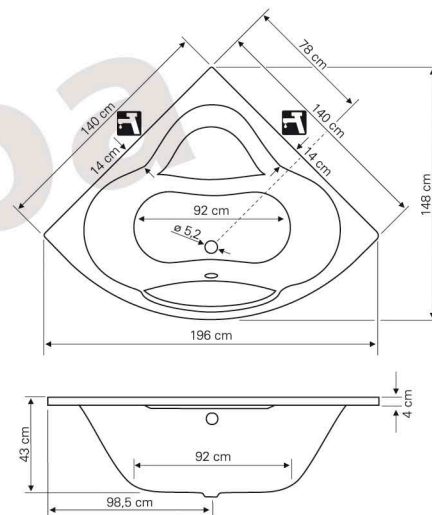

Casaviva

140x140 - 2006

BASIC LINE | Technical data

• Optimal quantity of bathing water - 140 lit