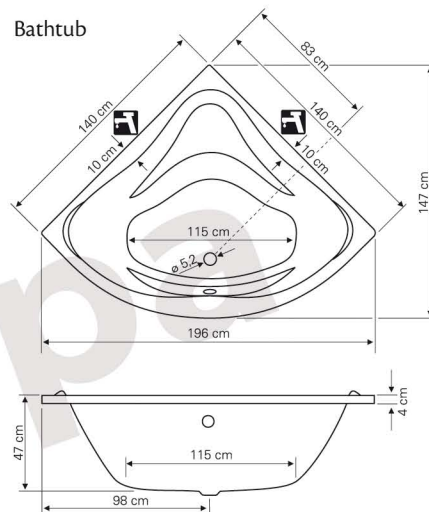

Copacabana

140x140

Technical data

- Optimal quantity of bathing water - 150 lit

Front panel