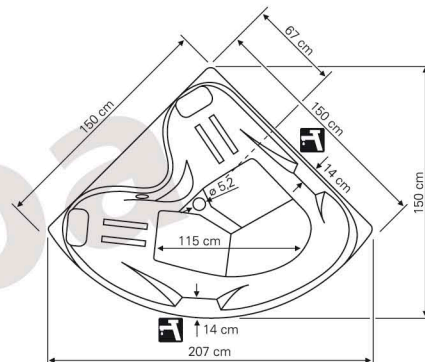

*Emotion*

150x150 - 2015

HYDRO LINE | Technical data

• Optimal quantity of bathing water - 190 lit