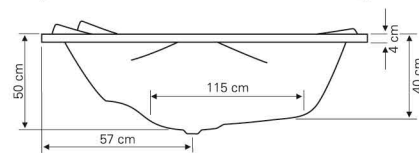

*Emotion*

150x150 - 2015

HYDRO LINE | Technical data

• Optimal quantity of bathing water - 190 lit