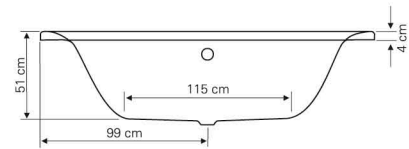

Estilla

141x141 - 2011

EXCELLENT LINE **Technical data**

• Optimal quantity of bathing water - 200 lit