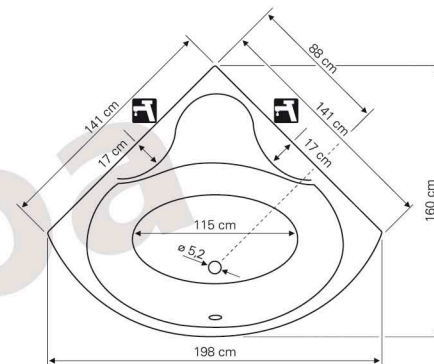

Estilla

141x141 - 2011

EXCELLENT LINE **Technical data**

• Optimal quantity of bathing water - 200 lit