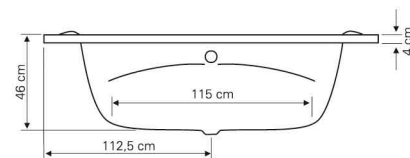

*Luxus*

160x160 - 2017

ELEGANCE LINE | Technical data

• Optimal quantity of bathing water - 300 lit