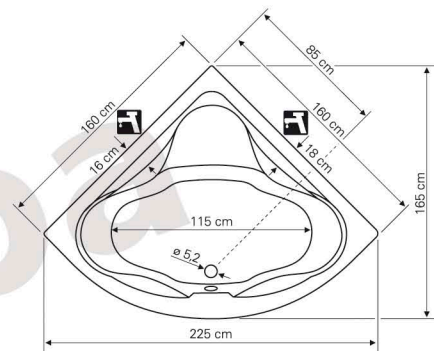

*Luxus*

160x160 - 2017

ELEGANCE LINE | Technical data

• Optimal quantity of bathing water - 300 lit