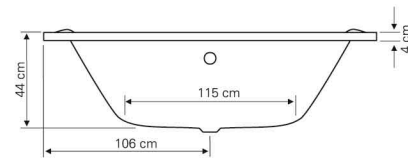

Niagara

150x150 - 4016

HYDRO LINE | Technical data

• Optimal quantity of bathing water - 220 lit