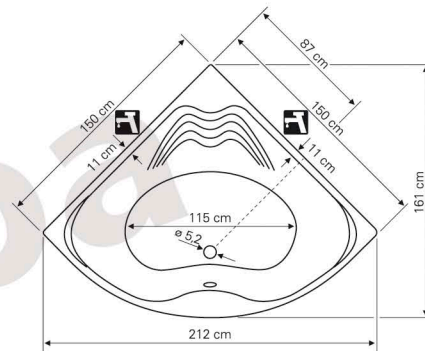

Niagara

150x150 - 4016

HYDRO LINE | Technical data

• Optimal quantity of bathing water - 220 lit