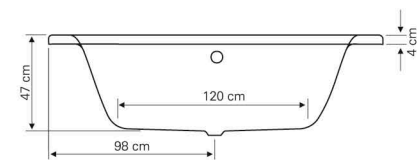

*Oval*

140x140 - 2010

OLD MODELS | Technical data

• Optimal quantity of bathing water - 190 lit