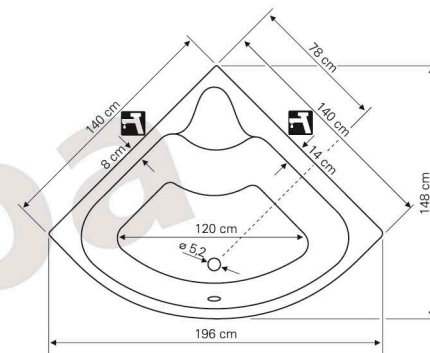

*Oval*

140x140 - 2010

OLD MODELS | Technical data

• Optimal quantity of bathing water - 190 lit