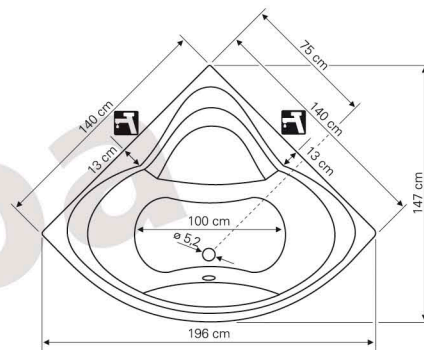

# Pamela

140x140 - 2008

OLD MODELS | Technical data

• Optimal quantity of bathing water - 150 lit