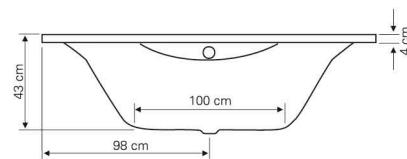

# Pamela

140x140 - 2008

OLD MODELS | Technical data

• Optimal quantity of bathing water - 150 lit