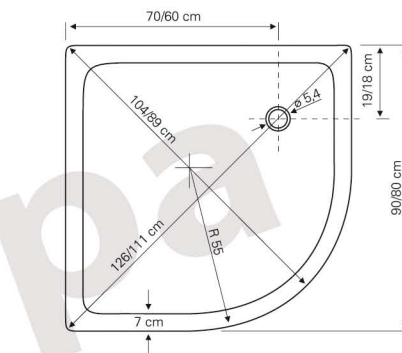

Capri 3PK

90×90
80×80

Technical data

Shower tray

Front panel