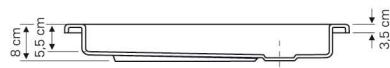

Capri 3PK

90×90
80×80

Technical data

Shower tray

Front panel