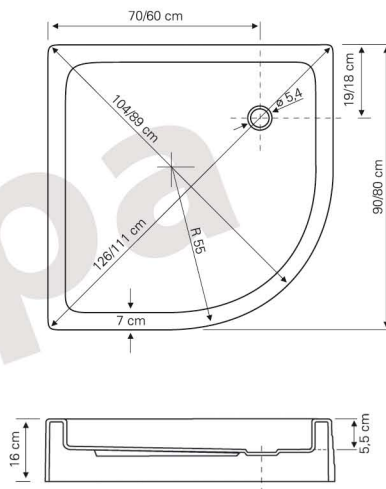

Capri PK

90×90  
80×80

Technical data \_\_\_\_\_

Shower tray

Shower trays