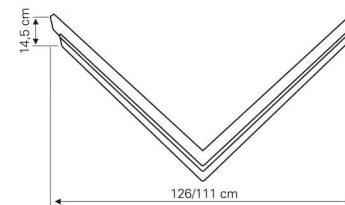

Liza 3KV

90×90
80×80

Technical data _____

Shower tray

Front panel

Shower trays