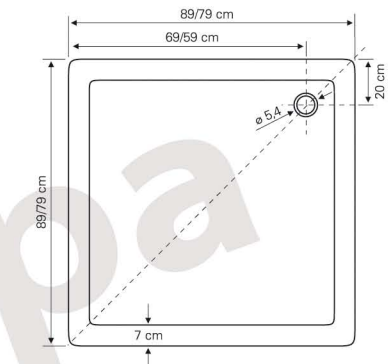

Liza 3KV

90×90
80×80

Technical data _____

Shower tray

Front panel

Shower trays