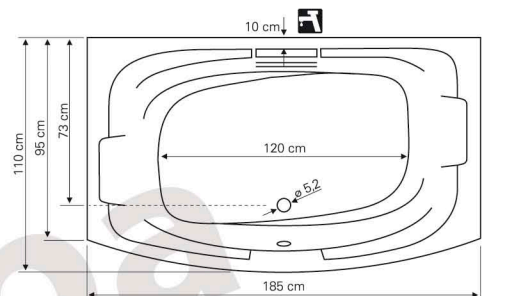

Bora Bora

185x95 - 4003

HYDRO LINE **Technical data**

• Optimal quantity of bathing water - 220 lit