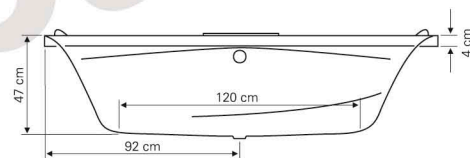

Bora Bora

185x95 - 4003

HYDRO LINE **Technical data**

• Optimal quantity of bathing water - 220 lit