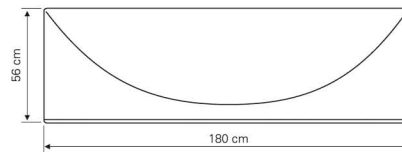

Margherita

180×85/75

Technical data

Bathtub

- Optimal quantity of bathing water - 190 lit

Front panel

Side panel