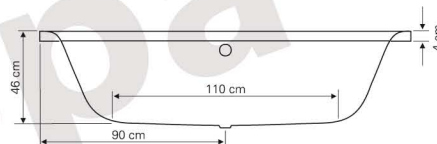

Margherita

180×85/75

Technical data

Bathtub

- Optimal quantity of bathing water - 190 lit

Front panel

Side panel