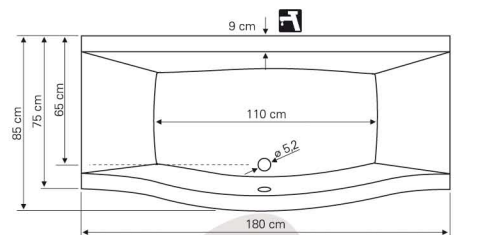

Margherita

180×85/75

Technical data

Bathtub

- Optimal quantity of bathing water - 190 lit

Front panel

Side panel