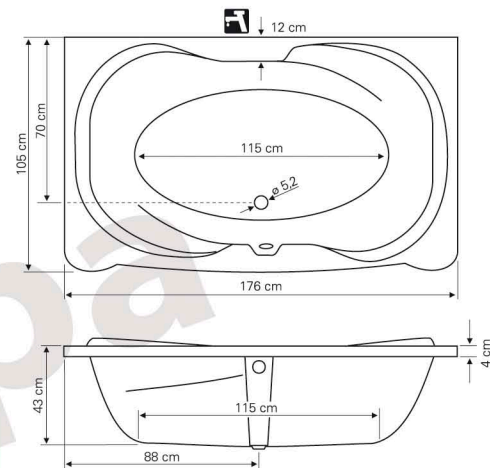

Paradise

180x105 - 4002

ELEGANCE LINE

Technical data

• Optimal quantity of bathing water - 220 lit