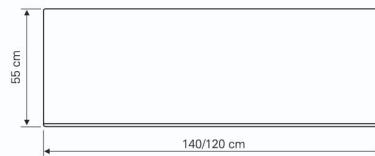

Lilly

140×70
120×70

Technical data

Bathtub

- Optimal quantity of bathing water
140×70-70 lit • 120×70-50 lit

Front panel

Side panel

Young linija