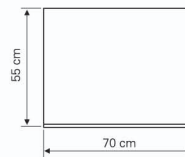

Lilly

140×70
120×70

Technical data

Bathtub

- Optimal quantity of bathing water
140×70-70 lit • 120×70-50 lit

Front panel

Side panel

Young linija