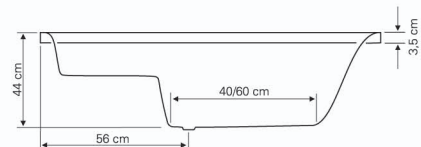

Lilly

140×70
120×70

Technical data

Bathtub

- Optimal quantity of bathing water
140×70-70 lit • 120×70-50 lit

Front panel

Side panel

Young linija