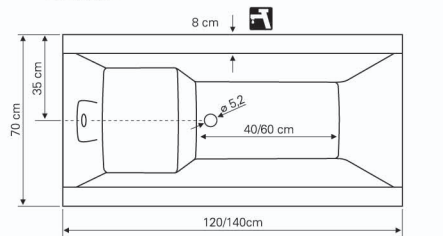

Lilly

140×70
120×70

Technical data

Bathtub

- Optimal quantity of bathing water
140×70-70 lit • 120×70-50 lit

Front panel

Side panel

Young linija