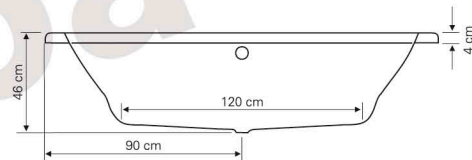

Nimfa

180x85 - 1024

ELEGANCE LINE Technical data

• Optimal quantity of bathing water - 160 lit