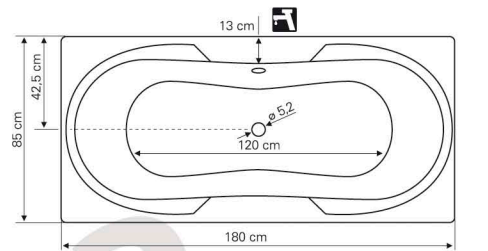

Nimfa

180x85 - 1024

ELEGANCE LINE Technical data

• Optimal quantity of bathing water - 160 lit