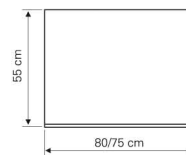

Normandia Duo

180x80
170x75

Technical data

Bathtub

- Optimal quantity of bathing water
  180x80-150 lit • 170x75-130 lit

Front panel

Side panel

Serenity linija