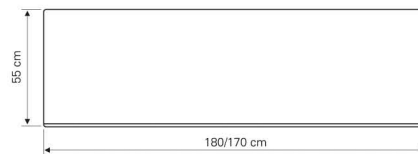

Pamela Duo

180×80

170×75

Technical data

Bathtub

- Optimal quantity of bathing water
180×80-130 lit • 170×75-120 lit

Front panel

Side panel