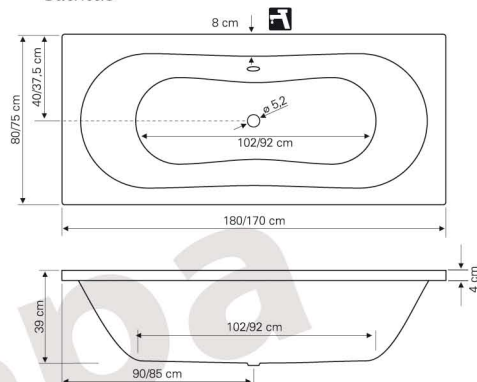

Pamela Duo

180×80

170×75

Technical data

Bathtub

- Optimal quantity of bathing water
180×80-130 lit • 170×75-120 lit

Front panel

Side panel