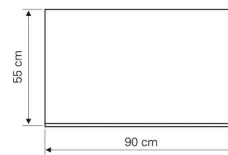

Relax

180x90

Technical data

Bathtub

- Optimal quantity of bathing water - 150 lit

Front panel

Side panel

Serenity linija