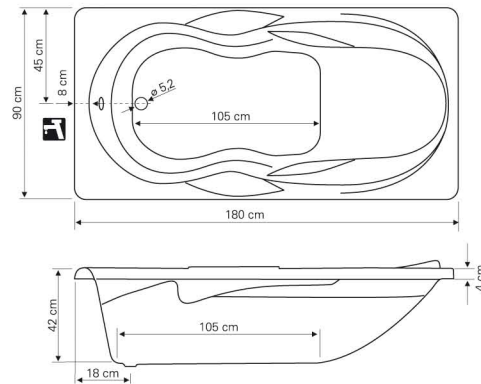

Relax

180x90

Technical data

Bathtub

- Optimal quantity of bathing water - 150 lit

Front panel

Side panel

Serenity linija