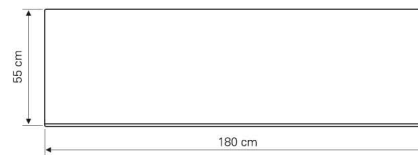

Relax

180x90

Technical data

Bathtub

- Optimal quantity of bathing water - 150 lit

Front panel

Side panel

Serenity linija